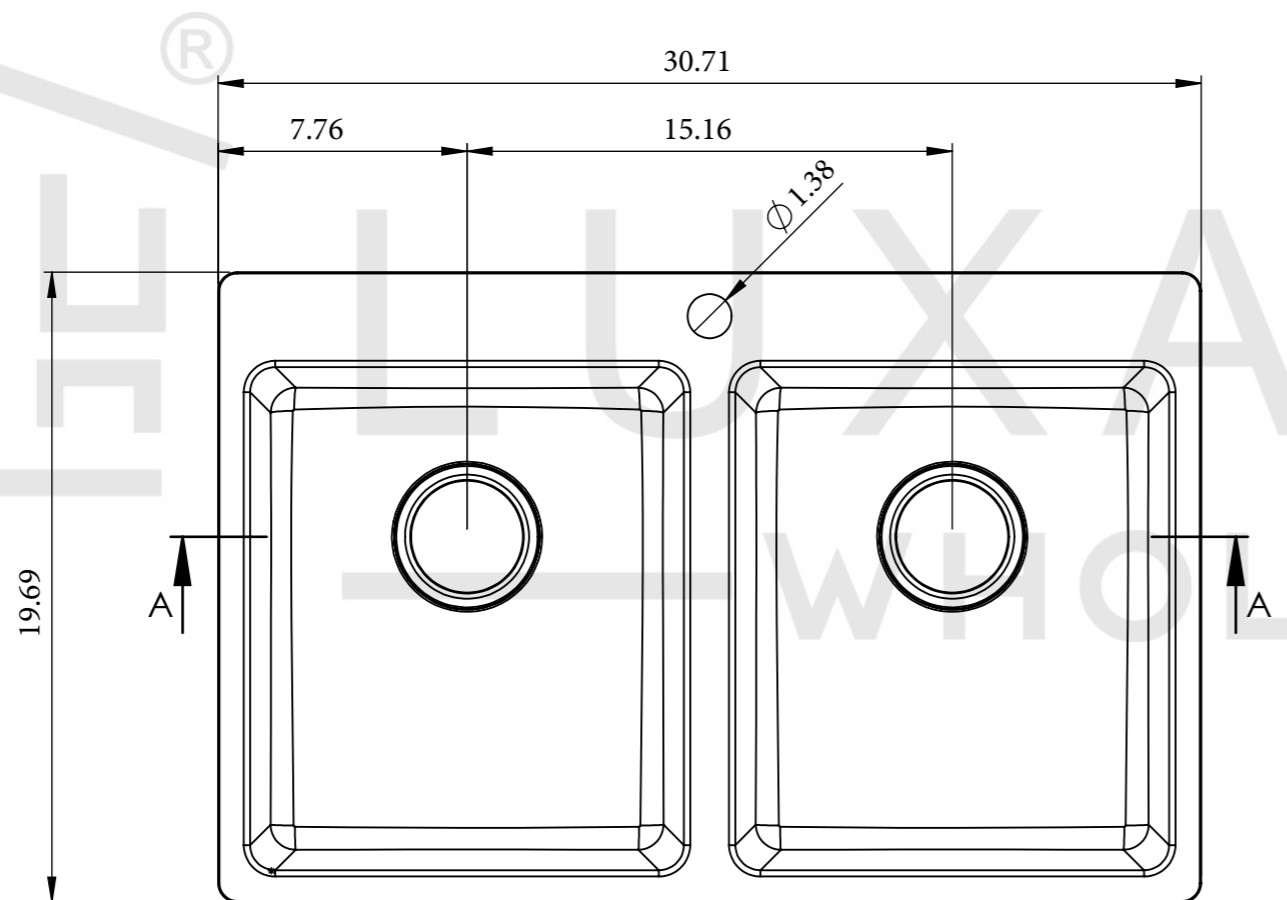

Copying, processing, distributing these materials in whole or in part without our consent is prohibited.

	NAME	SIGNATURE	
DREW			
CHECKED			Client
			Project name: Evolution 75 double
			Drow nr

All dimensions in inch