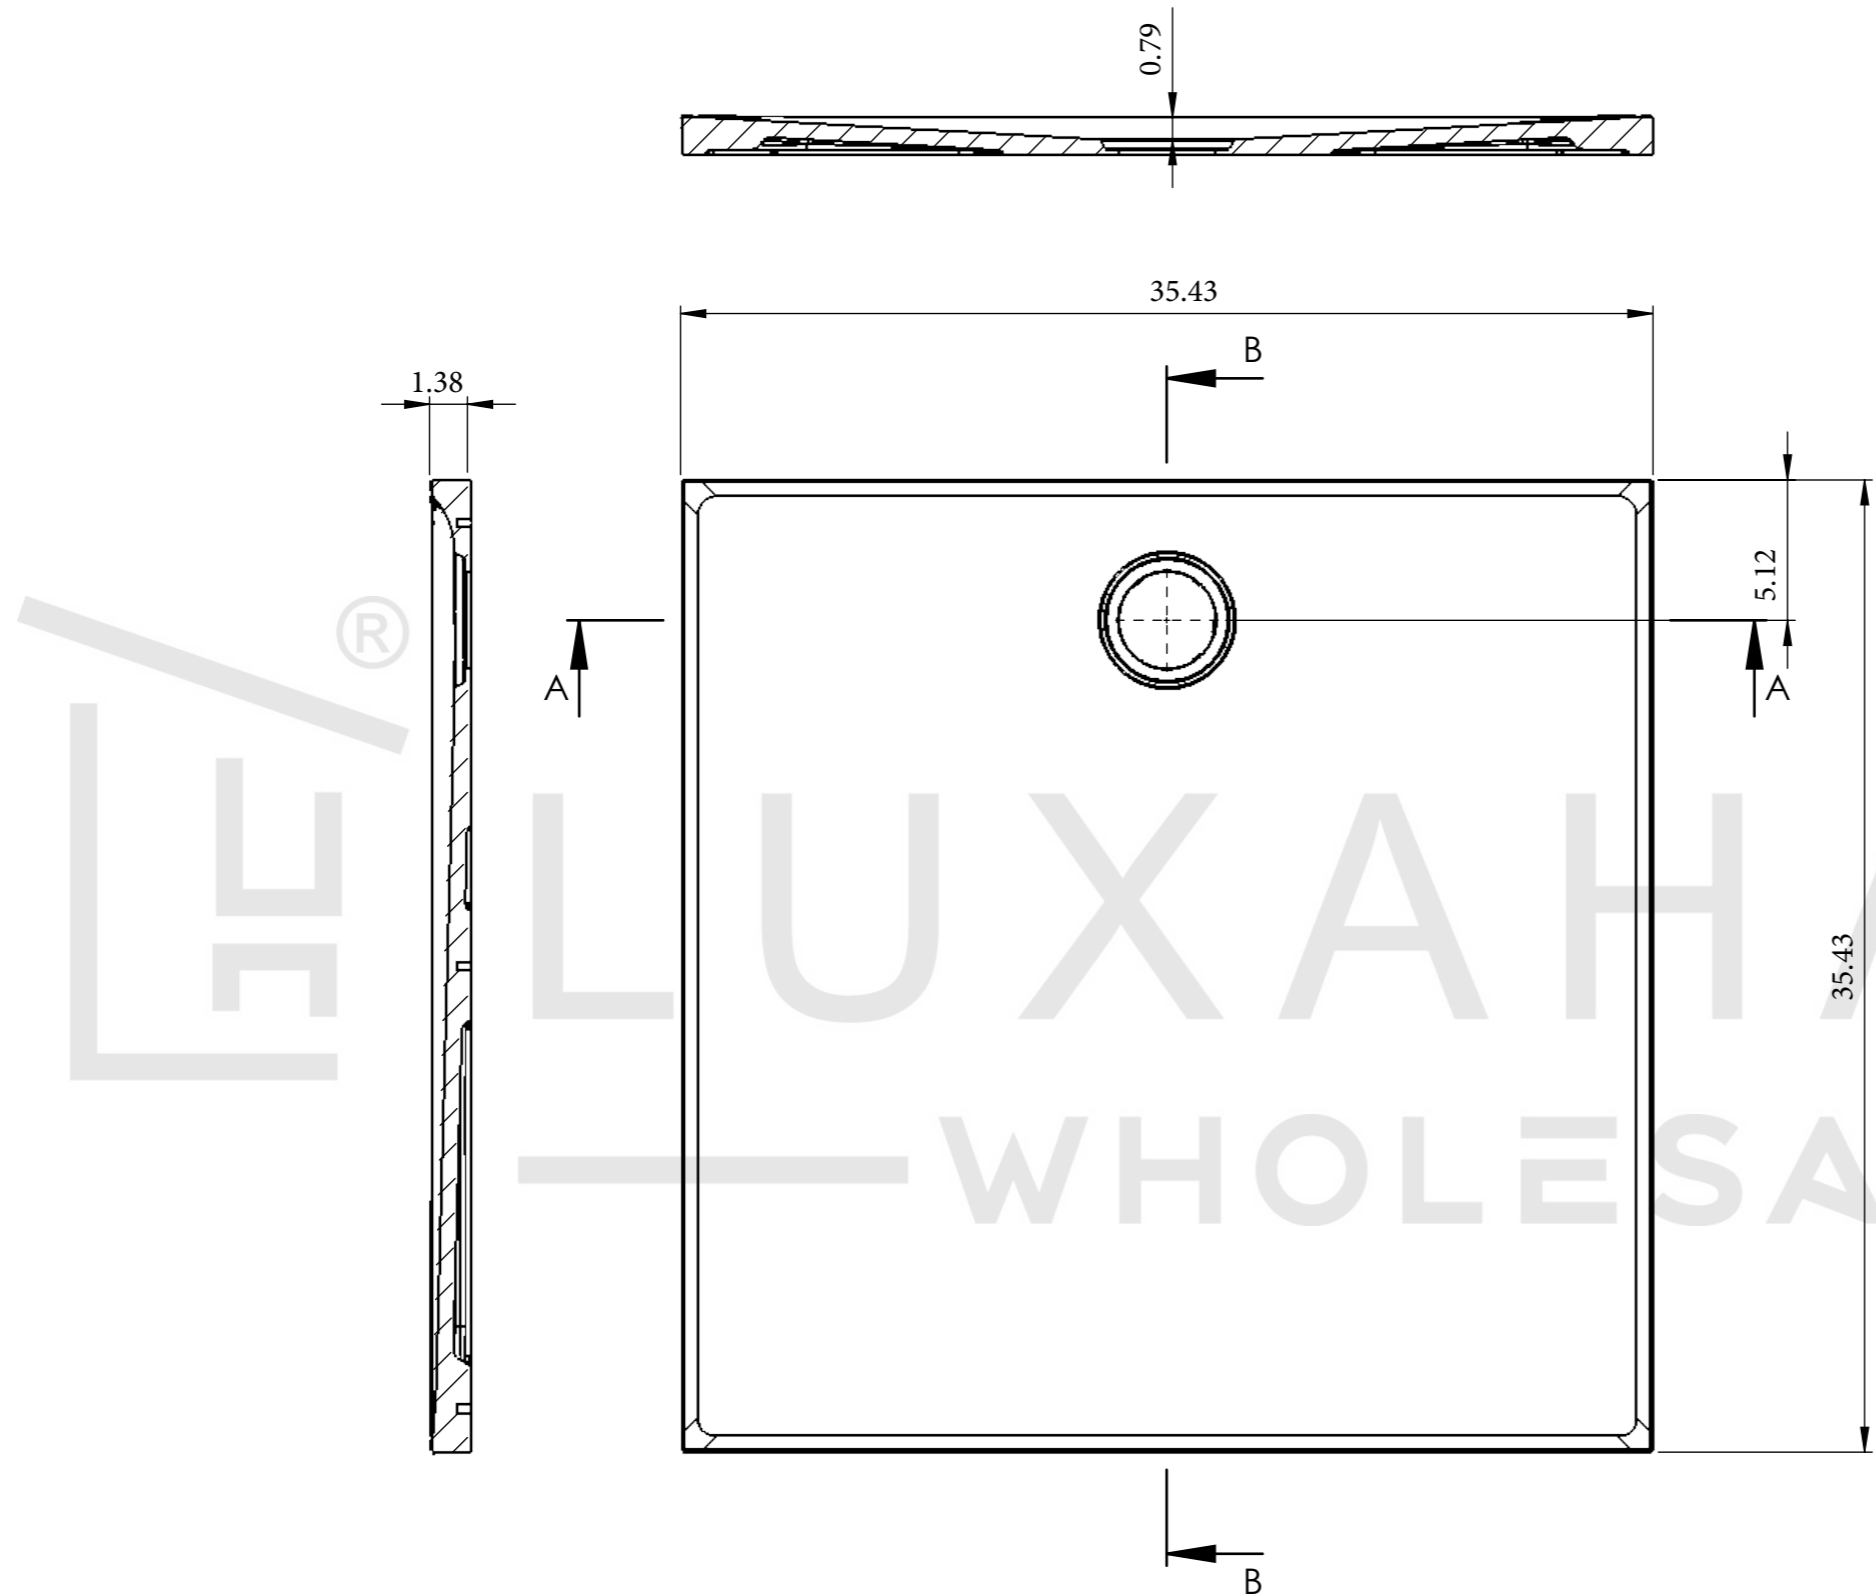

Copying, processing, distributing these materials in whole or in part without our consent is prohibited.

LUXAHHAUS
— WHOLESALE —

	NAME	DATA	SIGNATURE	
MODIFIED				
CHECKED				Client
				Project name: Newforce 2.0 90x90
				Drow nr