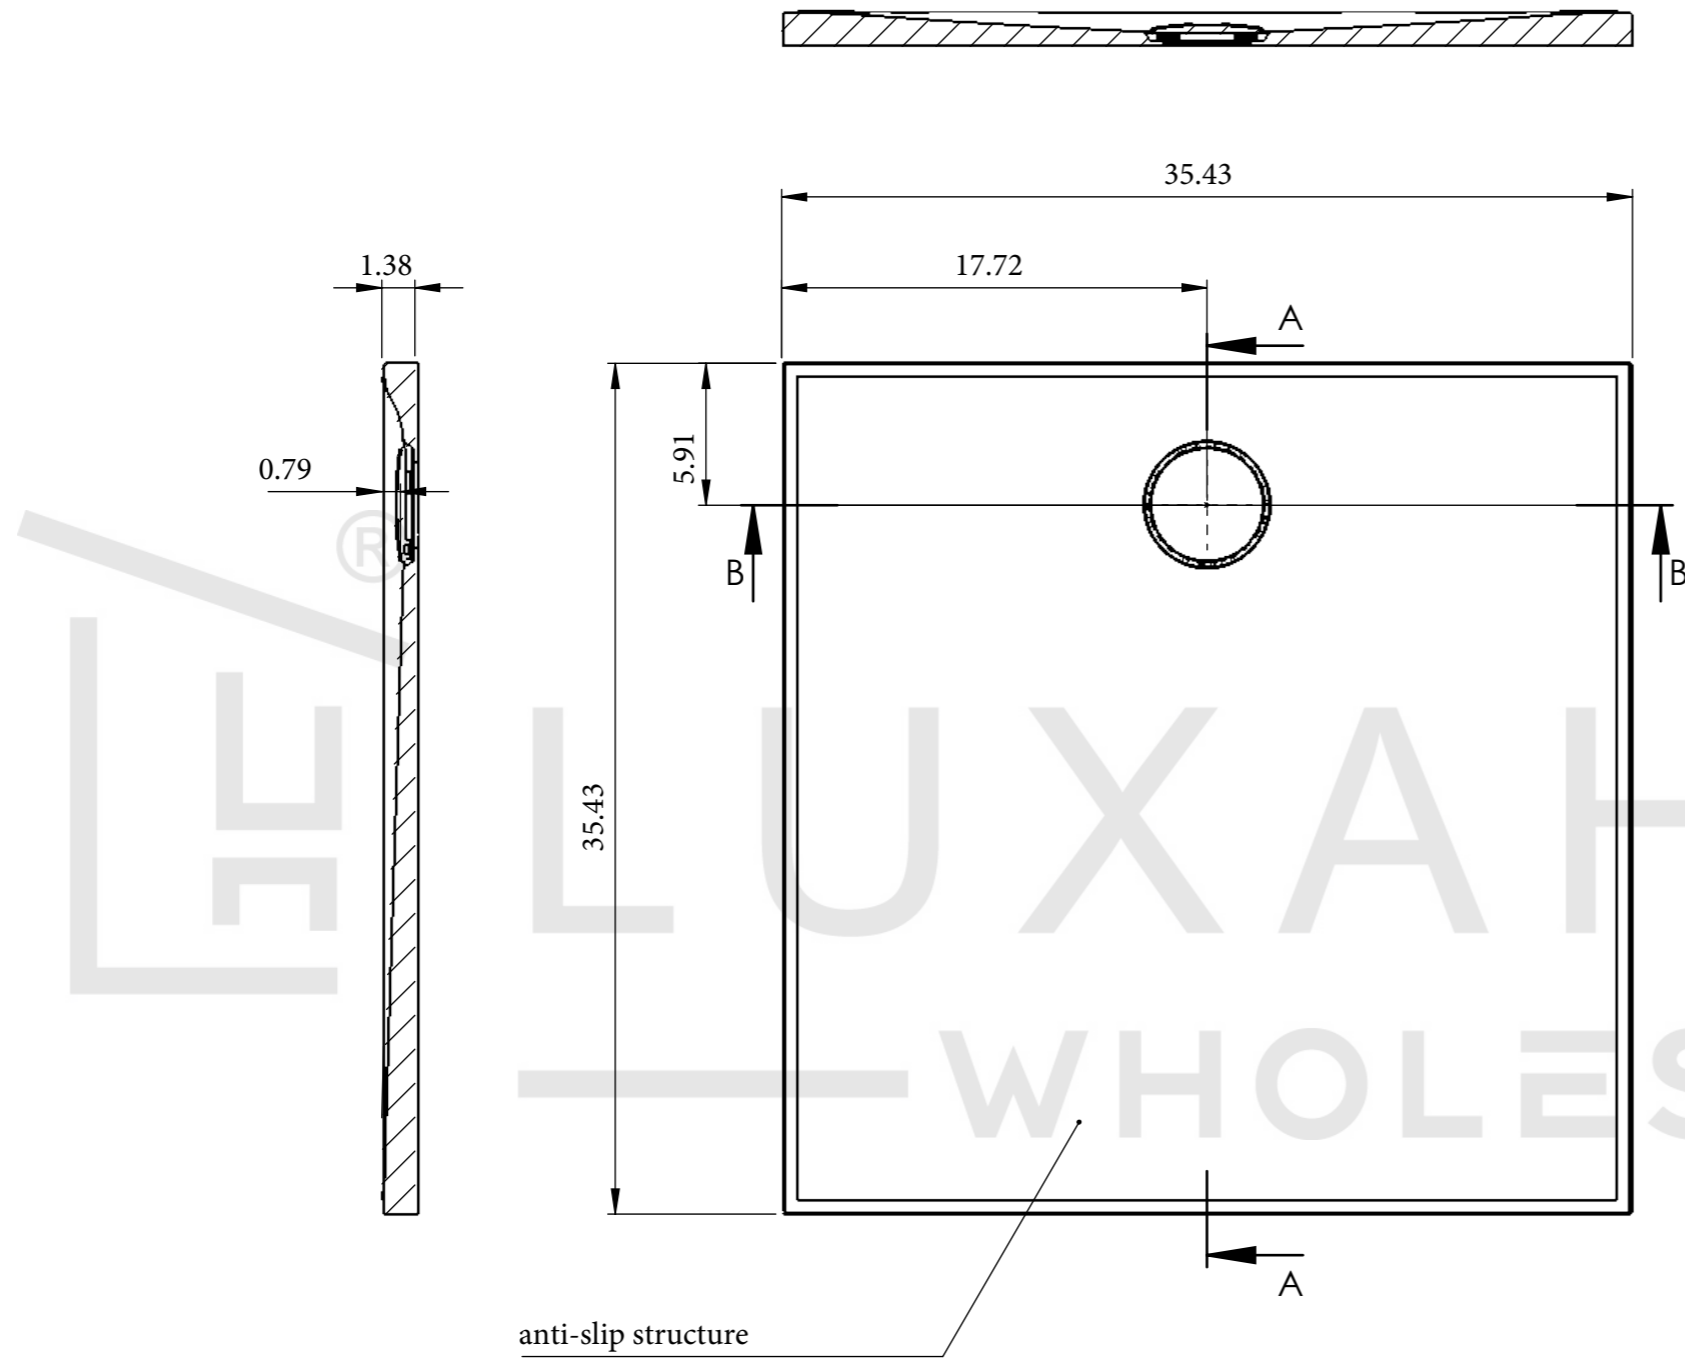

Copying, processing, distributing these materials in whole or in part without our consent is prohibited.

LUXAH AUS
— WHOLESALE —

	NAME	DATA	SIGNATURE	
DREW				
CHECKED				Client
				Project name: Shadow 90x90
				Draw nr
gelcoat				